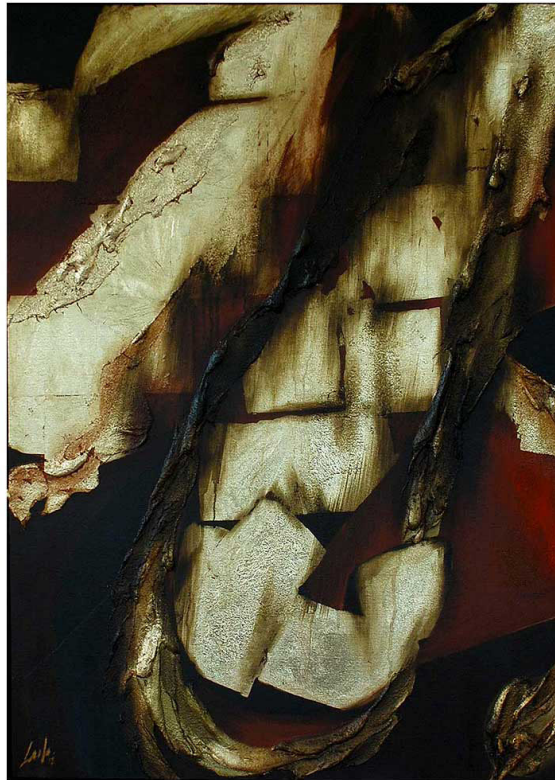

The Art and World of
LAILA KHAN
FURNITUREWALLA

8 ft / 2.4 mtr

Ganesh VI

Acrylic and Metal Leaf on canvas

30 inches x 42 inch